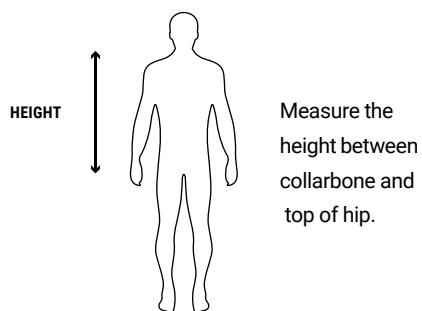

## APPAREL - MEN

SIZE	CHEST CIRCUMFERENCE	WAIST CIRCUMFERENCE	HIP CIRCUMFERENCE
XS	< 88 cm	< 78 cm	< 88 cm
S	88 - 96 cm	72 - 84 cm	88 - 96 cm
M	96 - 104 cm	78 - 90 cm	96 - 104 cm
L	104 - 112 cm	89 - 97 cm	104 - 112 cm
XL	112 - 124 cm	96 - 109 cm	112 - 120 cm
XXL	> 124 cm	> 108 cm	> 120 cm

## APPAREL - WOMEN

SIZE	CHEST CIRCUMFERENCE	WAIST CIRCUMFERENCE	HIP CIRCUMFERENCE
XS	< 86 cm	< 72 cm	< 92 cm
S	82 - 90 cm	68 - 78 cm	88 - 96 cm
M	88 - 98 cm	74 - 82 cm	96 - 104 cm
L	97 - 105 cm	80 - 88 cm	104 - 112 cm
XL	104 - 116 cm	86 - 98 cm	112 - 120 cm
XXL	> 114 cm	> 96 cm	> 102 cm

## APPAREL - YOUTH

SIZE UNISEX	HEIGHT HEAD TO TOE	WEIGHT IN KG
116	< 116 cm	< 17
128	116 - 128 cm	17 - 25
140	128 - 140 cm	25 - 35
152	140 - 152 cm	35 - 45
164	152 - 164 cm	45 - 55
XS	> 164 cm	> 55

## GOALIE - BODYPROTECTOR

SIZE	HEIGHT NECK TO HIP
XXS	38 cm
XS	40 cm
S	42 cm
M	46 cm
L	53 cm
XL	55 cm