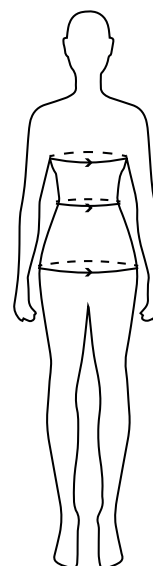

APPAREL - WOMEN

SIZE	CHEST CIRCUMFERENCE	WAIST CIRCUMFERENCE	HIP CIRCUMFERENCE
XS	< 86 cm	< 72 cm	< 92 cm
S	82 - 90 cm	68 - 78 cm	88 - 96 cm
M	88 - 98 cm	74 - 82 cm	96 - 104 cm
L	97 - 105 cm	80 - 88 cm	104 - 112 cm
XL	104 - 116 cm	86 - 98 cm	112 - 120 cm
XXL	> 114 cm	> 96 cm	> 102 cm